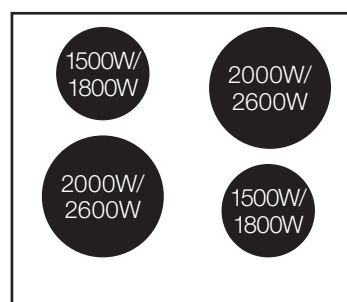

Witt Classic **EIP60** 60cm wide · Induction

FEATURES:

- Traditional straight edges
- Touch display with red light
- Slider control
- Black glass with silk screen
- 2 zones: Ø210mm (2000W / Booster: 2600W)
- 2 zones: Ø160mm (1500W / Booster: 1800W)
- Max. effect 7.0 kW
- Timer on all zones
- Cord already connected (110cm)
- Cut out: 560 x 490mm

2 INDUCTION ZONES:

- 2x Ø210mm: 2000W / Booster: 2600W
- 2x Ø160mm: 1500W / Booster: 1800W

Minimum bunddiameter  
på egnet kogegrej: Ø100 mm